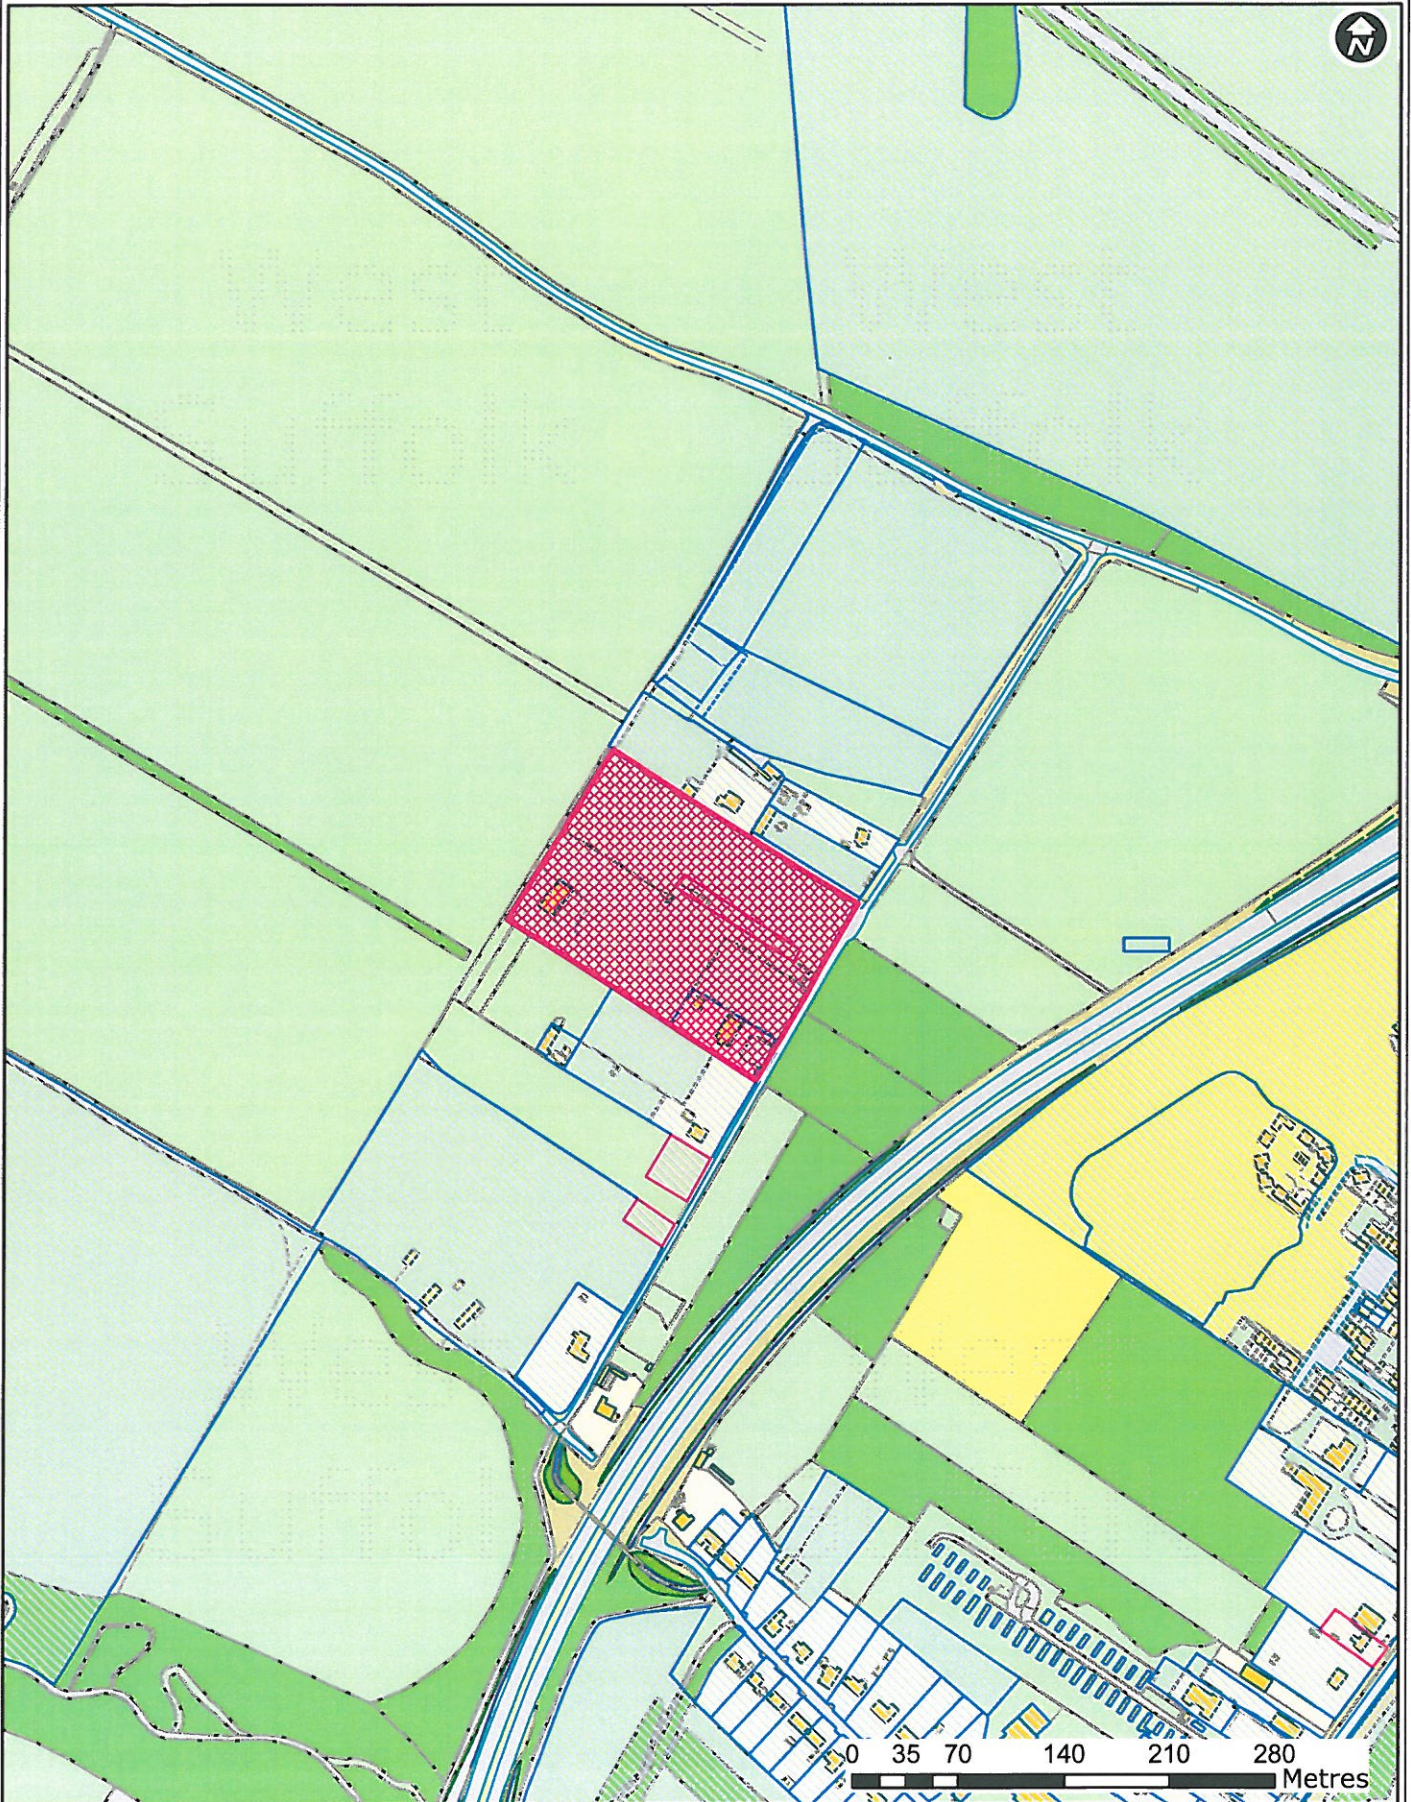

DC.15.0401.ADV

Vehicle Dismantlers, Bridge End Road, Red Lodge

Forest Heath · St Edmundsbury

West Suffolk
working together

© Crown Copyright and database rights 2015 Ordnance Survey 100019675/100023282. You are not permitted to copy, sub-license, distribute or sell any of this data to third parties in any form. Use of this data is subject to terms and conditions. See www.westsuffolk.gov.uk/disclaimer.cfm.

Scale: 1:5,000
Date: 20/05/2015